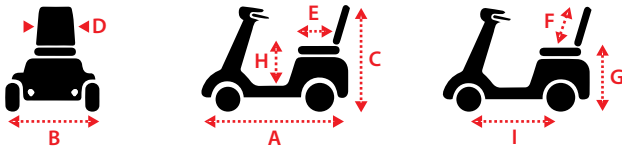

4PT™

4 POLE TECHNOLOGY

745 PLUS

 **merits**
AUSTRALIA

www.meritsaustralia.com

745 PLUS

Features

- Stylish eye catching design with attractive modern colour range
- This new design offers generous foot space & leg room, also with large battery capacity
- Loop handlebars offer comfortable finger or thumb throttle operation
- Adjustable high back contoured seat with simple operation of slide and swivel mechanisms to allow maximum user comfort
- Infinite adjustment of steering tiller allowing everyone to easily find a comfortable position
- High mount charger socket means easy access when charging
- 11" wheels which provide extra ground clearance
- Adjustable suspension to give maximum comfort
- 4 pole motor delivering more power
- Adjustable power saving LED headlight, indicators front and rear, rear tail lights and brake lights
- Built in speed reduction switch which is activated when turning offering exceptional safety.

Dimensions cm/in

Overall Dimension A x B x C	132 x 61 x 102cm/52 x 24 x 40"
Seat Dimension : D x E x F	46 x 40 x 46cm/18 x 16 x 18"
Seat Height from Ground : G	61-66cm/24-26"
Seat Height from Deck : H	44-49cm/17-19"
Wheel Base : I	98cm/38"

Weight kg/lb

base	battery/ea	seat	total with battery	capacity
51/112	16/35	15/33	98/217	150/330

Technical Specs

Max Speed	10kph/6.25mph
Range	30-40km/20-26mi
Turn Radius	167cm/66"
Ground clearance	10cm/3.9"
Motor	DC 24V, 350W (Rating)/1200W (Max)
Controller	S-Drive 120A
Battery	12V/55 - 60A/H x 2pcs
Charger	4A off-board
Gradient	6°
Front Wheel	11" Pneumatic tire
Rear Wheel	11" Pneumatic tire
Brake	intelligent, regenerative, electromagnetic brakes