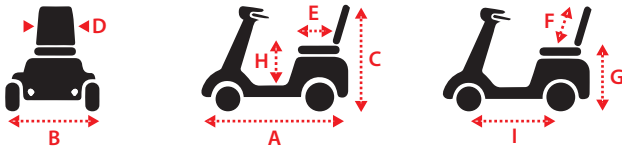

Eco 134/144

Features

- Puncture-free tyres are standard
- Loop handlebars offer comfortable finger or thumb throttle operation
- Fully adjustable contoured seat with simple operation of slide, recline and swivel mechanisms to allow maximum user comfort.
- Infinite adjustment of steering tiller means anyone can easily find a comfortable position
- High mount charger socket means you never have to bend over
- Adjustable "coil&shock absorber" suspension that really works and will give superior comfort in all conditions.
- Removable front basket with carry handle
- Adjustable headlight, indicators front and rear, rear tail lights and reverse warning makes this scooter suitable for all occasions

Dimensions cm/in

Overall Dimension (3 Wheel): 121 x 64 x 115cm/47 x 25 x 45"
A x B x C

Overall Dimension (4 Wheel): 122 x 64 x 115cm/48 x 25 x 45"
A x B x C

Seat Dimension : D x E x F 46 x 40 x 51cm/18 x 16 x 20"

Seat Height from Ground : G 56-64cm/22-25"

Seat Height from Deck : H 40-48cm/16-19"

Wheel Base : I 84cm/33"

Weight kg/lb

base	battery/ea	seat	total with battery	capacity
47/104	17/37	18/40	99/218	140/309

Technical Specs

Max Speed	10kph/6.25mph
Range	20-40km/13-27mi
Turn Radius (3 Wheel)	104cm/41"
Turn Radius (4 Wheel)	137cm/54"
Ground clearance	10cm/4"
Motor	DC 24V, 250W (Rating)/915W (Max)
Controller	Rhino 2 90A
Battery	12V/35-50A/H x 2pcs
Charger	5A off-board
Gradient	12°
Front Wheel	10" foam filled tire
Rear Wheel	10" foam filled tire
Brake	intelligent, regenerative, electromagnetic brakes